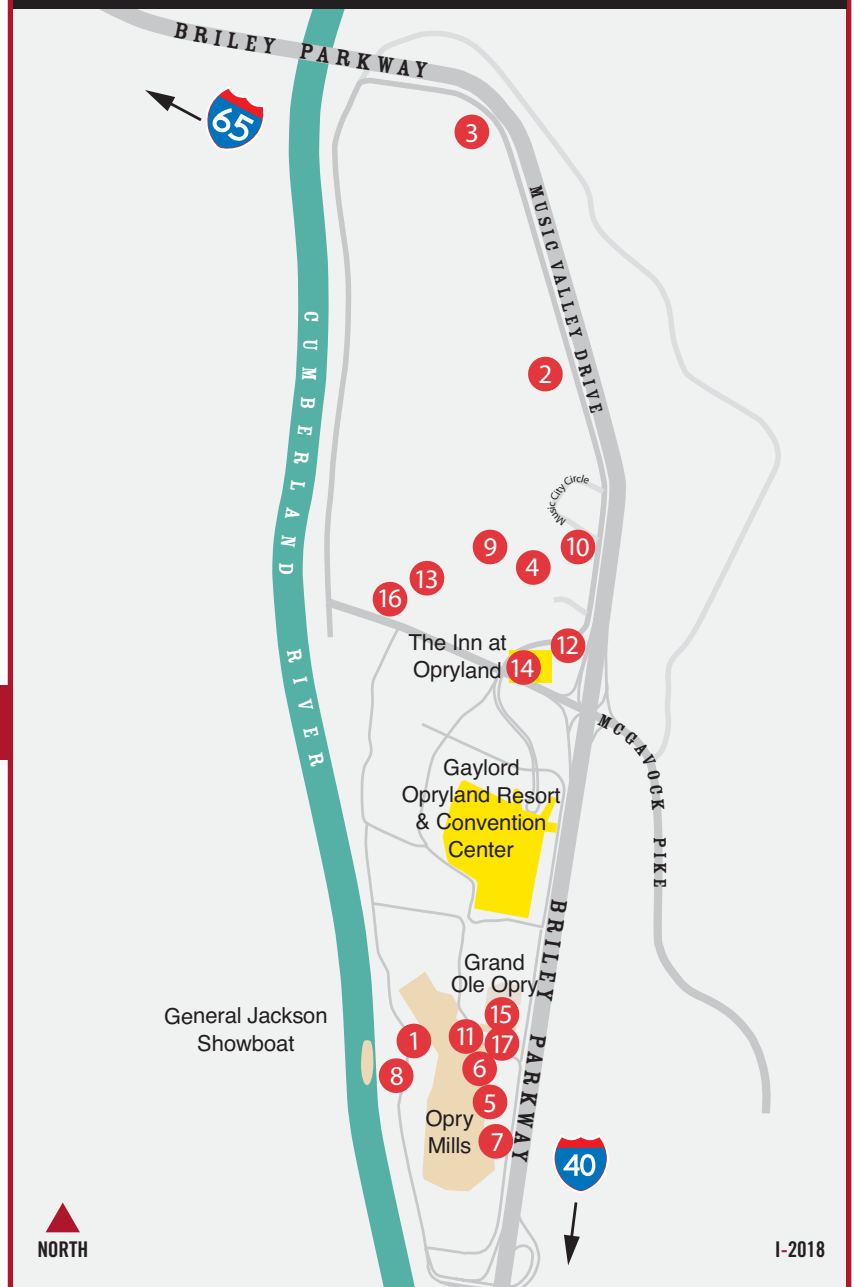

WELCOME TO MUSIC CITY!

GAYLORD OPRYLAND RESORT

- Cascades American Cafe - BLD
- The Falls Bar & Lounge - LD
- Cocoa Bean - BL
- Solario Cantina - D
- Ravello - D
- Conservatory Cafe - BLD
- Wasabi's Sushi - LD
- ♥ Findley's Irish Pub - D
- ♥ Fuse Sports Bar - LD
- ♥ Jack Daniel's - LD
- Old Hickory Steakhouse - D
- Library Lounge at Old Hickory Steakhouse - D
- Stax - LD
- Paisano's Pizzeria & Vino - LD
- Delta Delight Frozen Yogurt - Snack
- Bravo Gelato - Snack
- Delta Marketplace - BLD
- American Craft Tavern - D
- Conservatory Wine Bar - D

MUSIC VALLEY

- 1. Bavarian Bierhaus - LD
- 2. Santa Fe Cattle Co. - LD
- 3. Cock of the Walk - L (Sunday only) D
- ♥ 4. A Tribute to the King:
Through the Years 1953-1977
- 5. Claim Jumper Restaurant - LD
- 6. Aquarium Restaurant - LD
- 7. Rainforest Cafe - LD
- ♥ 8. General Jackson Showboat - LD Br
- ♥ 9. Nashville Nightlife Dinner Theatre - D
- 10. Grand Old Golf & GoKarts
- 11. Dave & Buster's - LD
- ♥ 12. John A's Restaurant - L (Sunday only) D
- 13. Scoreboard Bar & Grill - LD
- 14. Opry Backstage Grill - BLD
(Inside The Inn at Opryland)
- ♥ 15. Grand Ole Opry
- ♥ 16. Nashville Palace - LD
- 17. Mission BBQ - LD

NEIGHBORHOOD DINING & ENTERTAINMENT MAP

MAP KEY

♥ LIVE MUSIC VENUE • B - Breakfast L - Lunch D - Dinner Br - Brunch • Meal offerings are subject to change.